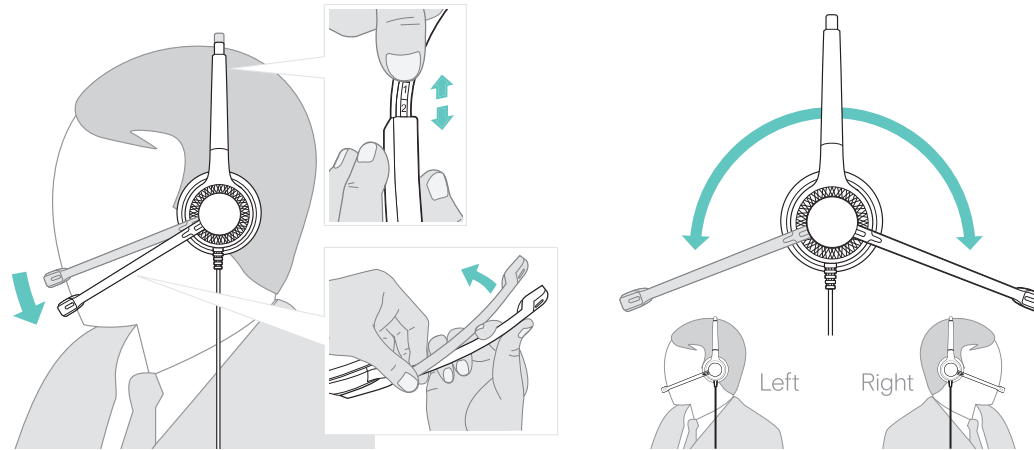

How to Use the IMPACT 600

Accept/end a call