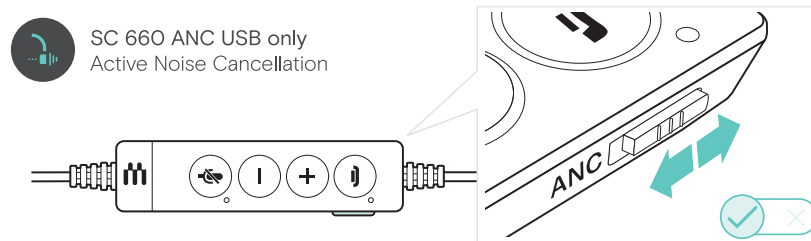

# How to Use the IMPACT 600

Accept/end a call

Redialing

Activate/deactivate ANC